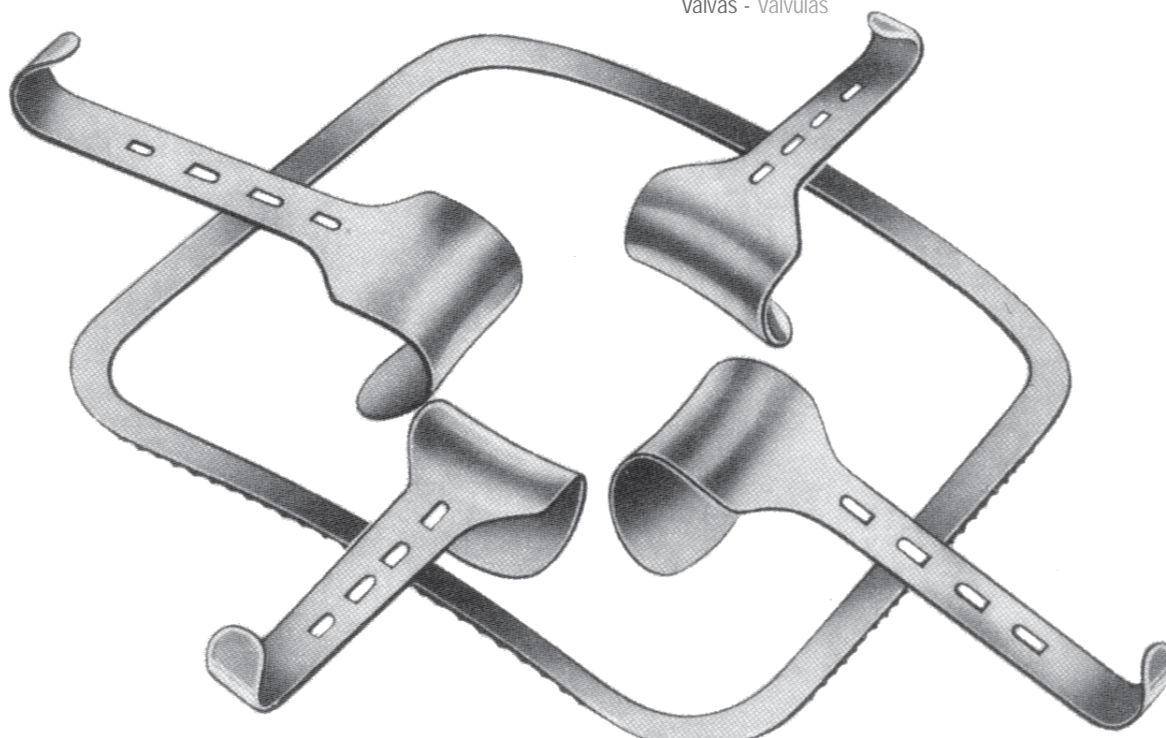

Complete Kirschner Abdominal Retractor
Separador Abdominal Kirschner
Apartador Abdominal Kirschner

E90200 *Comprenant - Contain*
Continente - Continente

- 1 x *Cadre Pliant - Folding Square*
Cuadro - Quadro
- 2 x *Valves - Blades - 50 mm x 65 mm*
Valvas - Valvulas
- 2 x *Valves - Blades - 60 mm x 85 mm*
Valvas - Valvulas